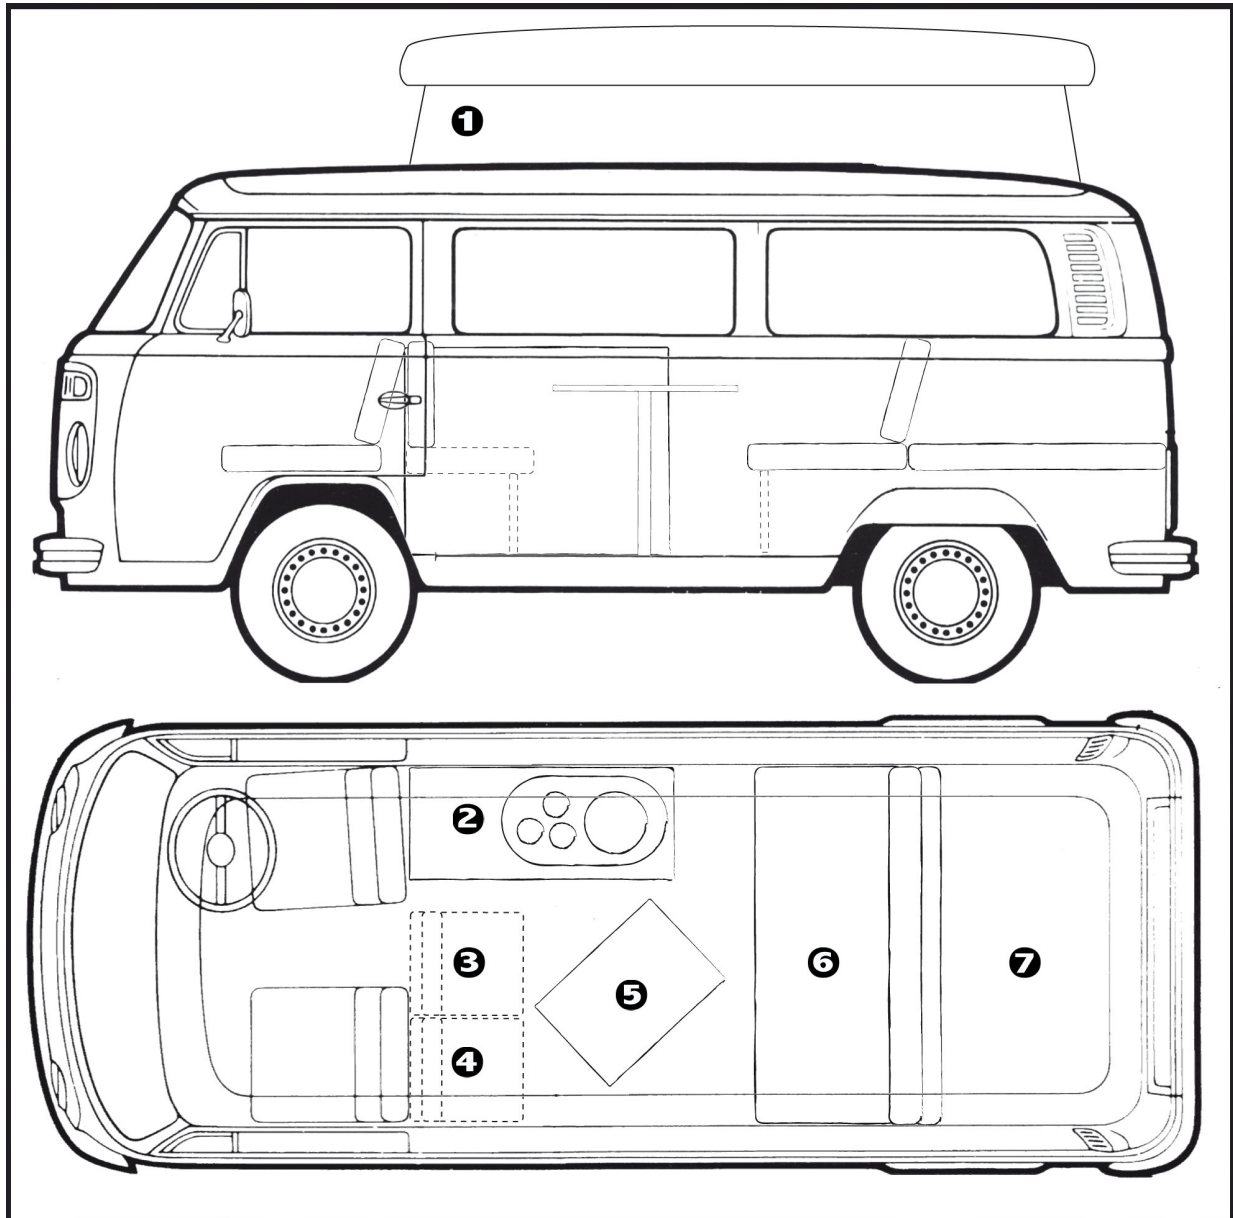

## Layout: Volkswagen T2 Campervan (1971 Crossover)

- 1 Kombie Pop Top Roof with sleeping platform and mattresses. Canvas with side and front opening windows.
- 2 Campershak compact kitchen unit including including Vitrefrigio fridge, Calor Gas two ring stove with grill, stainless steel sink, drawer and cupboard.
- 3 Removable Buddy Seat.
- 4 Campershak Cubby Box.
- 5 Table including leg with tripod for outside use.
- 6 Leather upholstered rock & roll bench seat / bed and mattress over engine bay (5ft wide by 6ft long).
- 7 Overhead cupboard with recessed lighting and smoke / Carbon dioxide detector